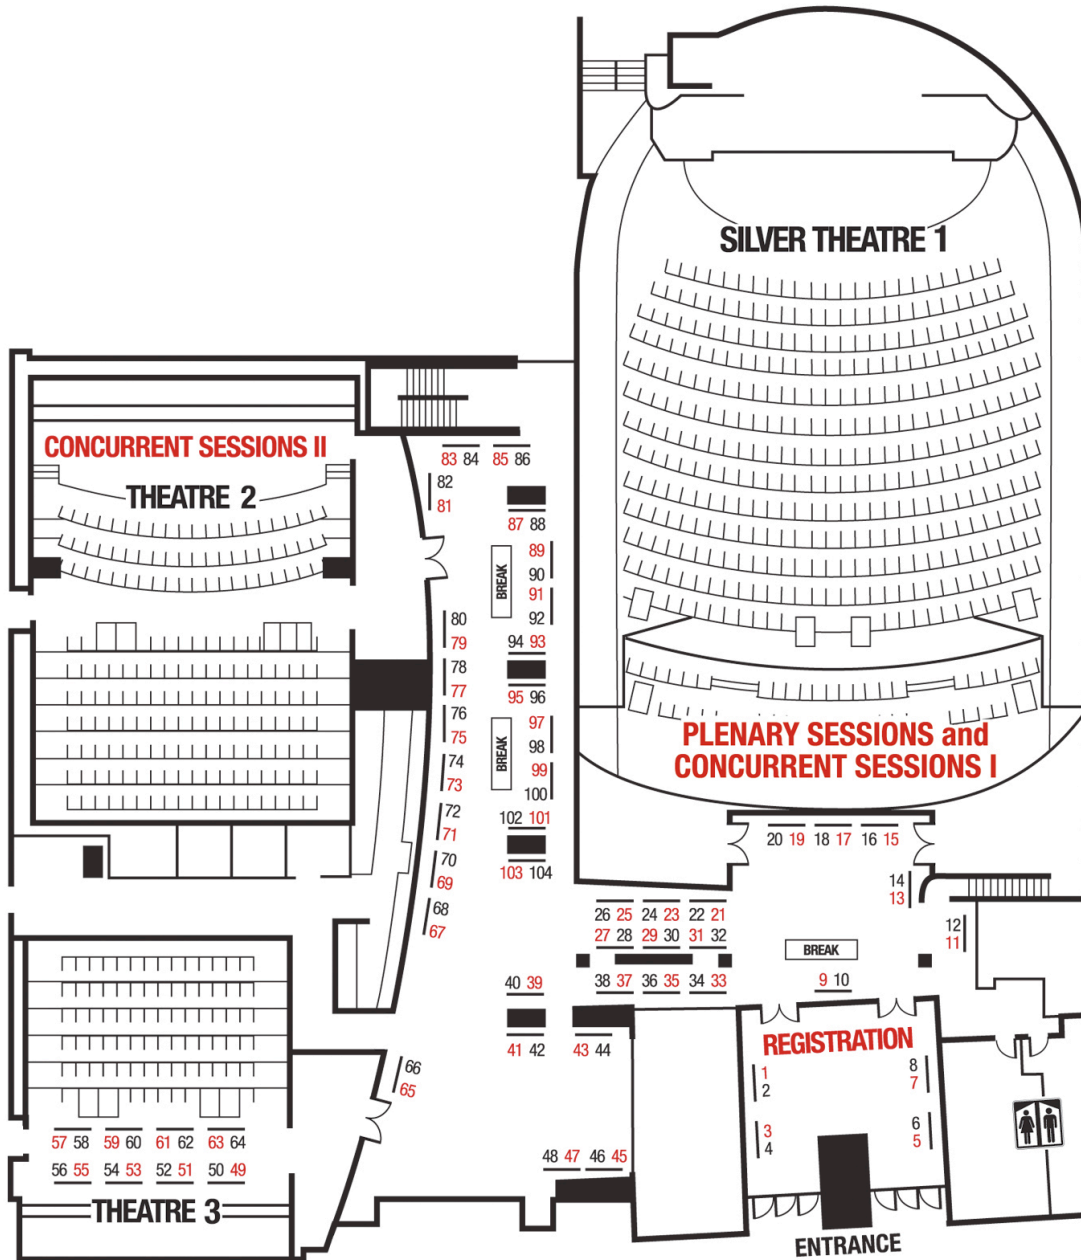

Meeting Space and Poster Floorplan

Colesville Road

Legend	
Red - odd number posters	15:30 - 16:45
Black - even number posters	16:45 - 18:00